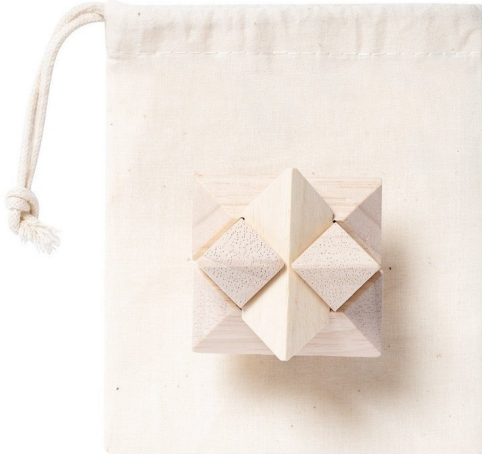

Bruffy magic puzzle

Product code: #AP722030

381.26 RSD

Netto price: 317.72 RSD

Description

Wooden magic puzzle in cotton pouch with drawstring closure.

Declaration

- **Netto weight:** 0.06 kg
- **Brutto weight:** 0.06 kg
- **EAN code:** 5996425595397
- **Country of import:** Afganistan