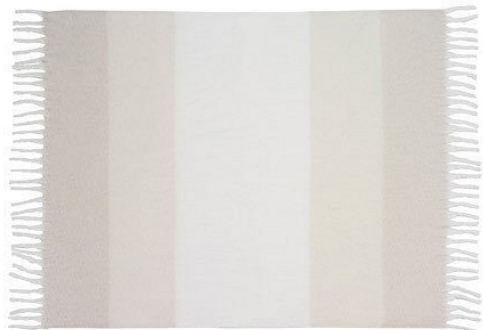

# COMFY. Blanket in recycled polyester (100% rPET) (300 g/m<sup>2</sup>), with a mohair feel

Blanket in recycled polyester (100% rPET) (300 g/m<sup>2</sup>), with a "mohair" feel - a soft and durable fabric. The modern design adds a touch of elegance to your environment. Supplied with satin ribbon and cardboard for customisation. Products supplied separately

## Description

Blanket in recycled polyester (100% rPET) (300 g/m<sup>2</sup>), with a "mohair" feel - a soft and durable fabric. The modern design adds a touch of elegance to your environment. Supplied with satin ribbon and cardboard for customisation. Products supplied separately. 1500 x 1200 mm | Card: 160 x 130 mm