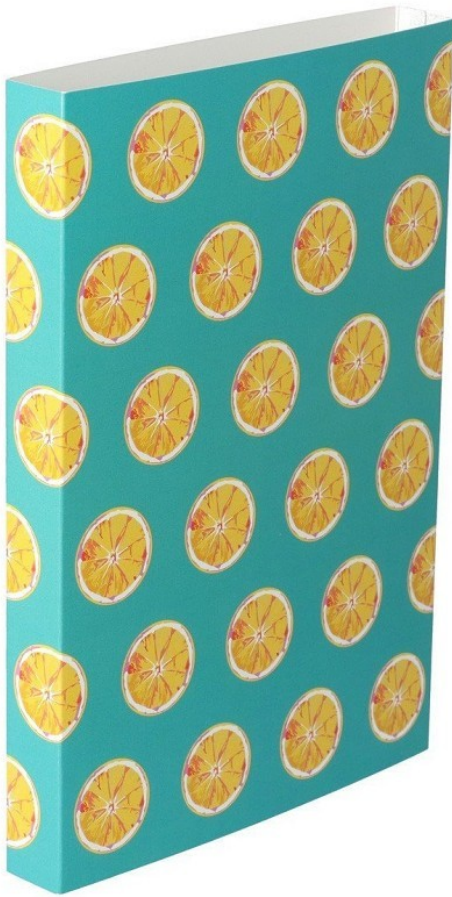

# CreaSleeve 102 custom paper sleeve

**Product code:** #AP713002-01

**440.08 RSD**

**Netto price: 366.73 RSD**

## **Description**

Custom made, full colour printed paper sleeve. MOQ: 50 pcs. Available for the following item(s): AP721018

## **Specification**

- **Material 1:** Paper
- **Size:** 148×215×21 mm