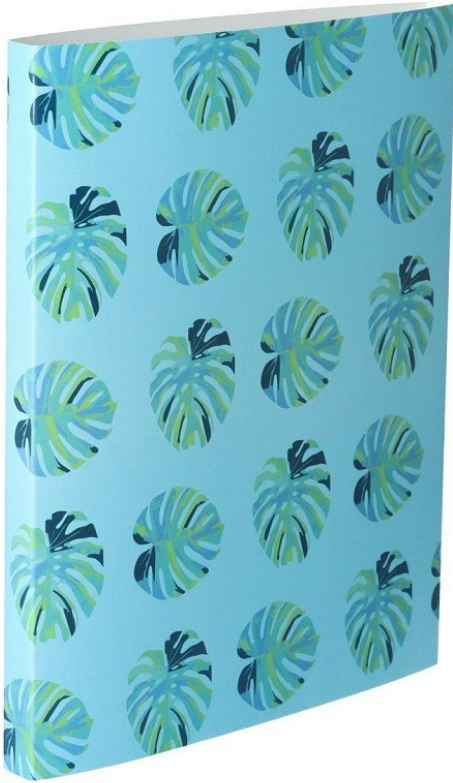

CreaSleeve 108 custom paper sleeve

Product code: #AP713014-01

440.08 RSD

Netto price: 366.73 RSD

Description

Custom made, full colour printed paper sleeve. MOQ: 50 pcs. Available for the following item(s): AP721611

Declaration

- **EAN code:** 5996425609643
- **Country of import:** Afganistan

Specification

- **Material 1:** Paper
- **Size:** 194×234×16 mm