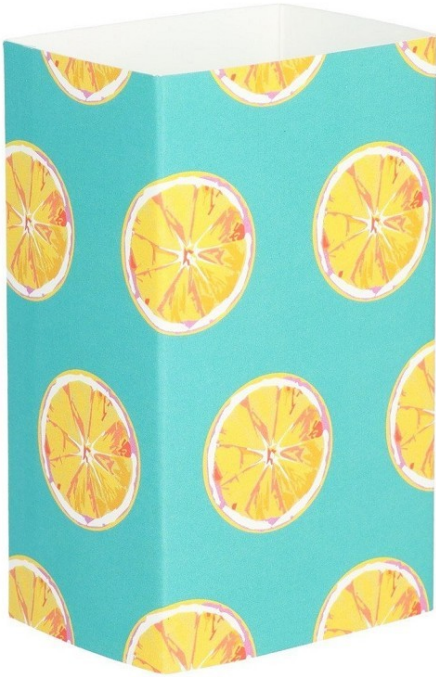

CreaSleeve 202 custom paper sleeve

Product code: #AP713202-01

241.33 RSD

Netto price: 201.11 RSD

Description

Custom made, full colour printed paper sleeve. MOQ: 50 pcs. Available for the following item(s): AP718383, AP718152, AP716453

Declaration

- **Netto weight:** 0.02 kg
- **Brutto weight:** 0.02 kg
- **EAN code:** 5996425607571
- **Country of import:** Afganistan

Specification

- **Material 1:** Paper
- **Size:** 58×98×41 mm