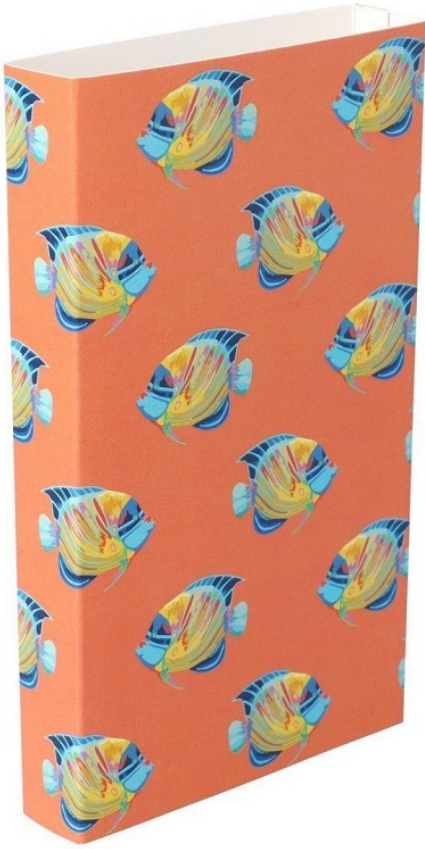

# CreaSleeve 210 custom paper sleeve

**Product code:** #AP713218-01

**267.70 RSD**

**Netto price: 223.08 RSD**

## **Description**

Custom made, full colour printed paper sleeve. MOQ: 50 pcs. Available for the following item(s): AP741470

## **Specification**

- **Material 1:** Paper
- **Size:** 91×150×20 mm