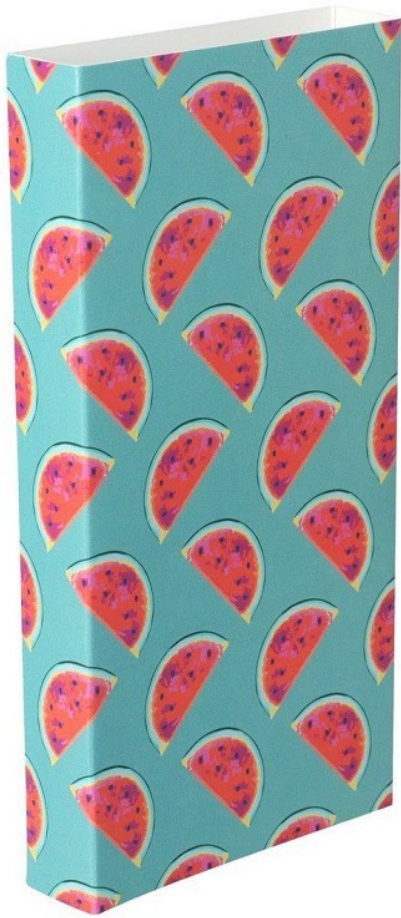

CreaSleeve 228 custom paper sleeve

Product code: #AP713254-01

306.23 RSD

Netto price: 255.19 RSD

Description

Custom made, full colour printed paper sleeve. MOQ: 50 pcs. Available for the following item(s): AP721368

Declaration

- **EAN code:** 5996425612032
- **Country of import:** Afganistan

Specification

- **Material 1:** Paper
- **Size:** 83,5×164×20,5 mm