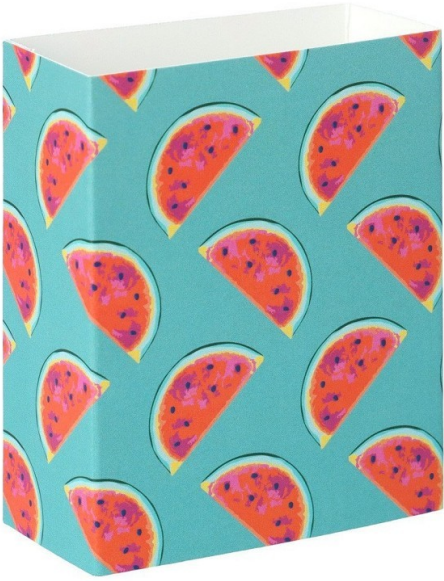

# CreaSleeve 275 custom paper sleeve

**Product code:** #AP713348-01

**241.33 RSD**

**Netto price:** 201.11 RSD

## Description

Custom made, full colour printed paper sleeve. MOQ: 50 pcs. Available for the following item(s): AP781162