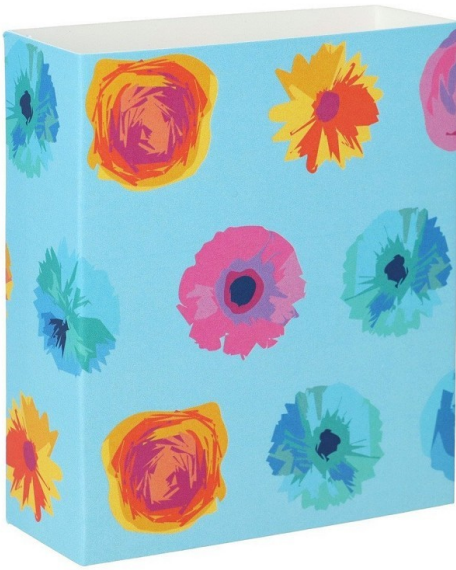

CreaSleeve 285 custom paper sleeve

Product code: #AP713368-01

241.33 RSD

Netto price: 201.11 RSD

Description

Custom made, full colour printed paper sleeve. MOQ: 50 pcs.

Declaration

- **EAN code:** 5996425613176
- **Country of import:** Afganistan

Specification

- **Material 1:** Paper
- **Size:** 85×100×30,5 mm