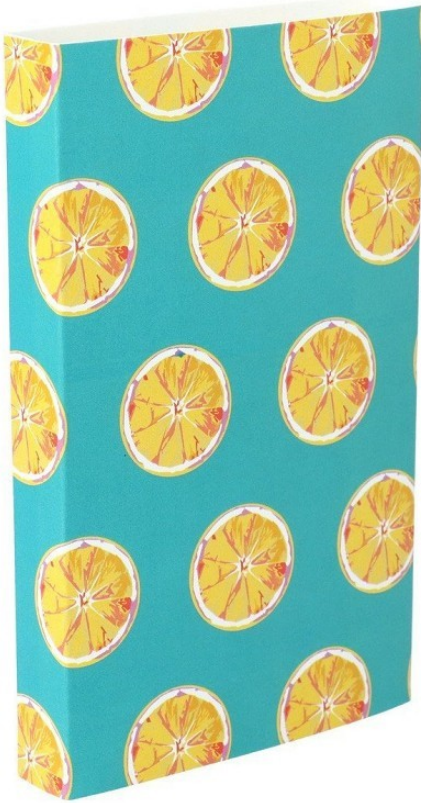

CreaSleeve 308 custom paper sleeve

Product code: #AP713414-01

267.70 RSD

Netto price: 223.08 RSD

Description

Custom made, full colour printed paper sleeve. MOQ: 50 pcs. Available for the following item(s): AP781589

Declaration

- **EAN code:** 5996425613633
- **Country of import:** Afganistan

Specification

- **Material 1:** Paper
- **Size:** 90,5×149×16,5 mm