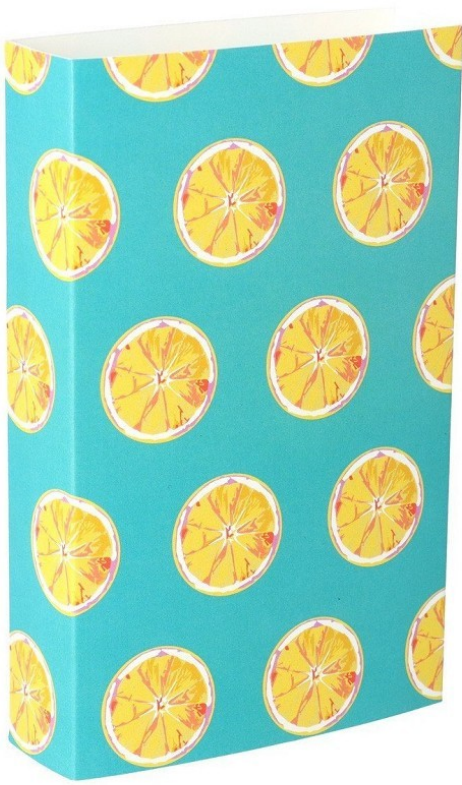

# CreaSleeve 350 custom paper sleeve

**Product code:** #AP713498-01

**306.23 RSD**

**Netto price:** 255.19 RSD

## **Description**

Custom made, full colour printed paper sleeve. MOQ: 50 pcs. Available for the following item(s): AP810454

## **Specification**

- **Material 1:** Paper
- **Size:** 76×95×21,5 mm