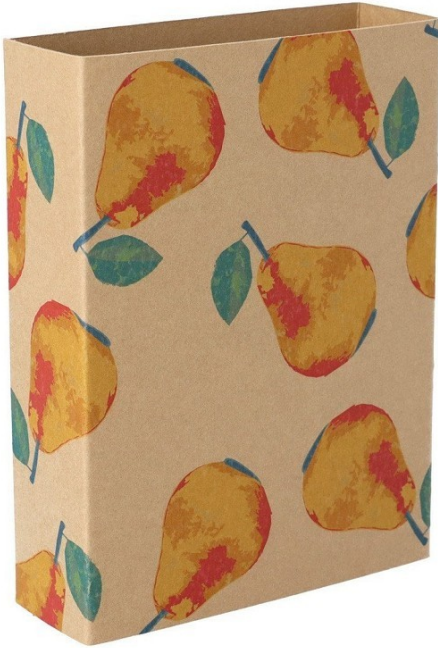

CreaSleeve Kraft 247 custom kraft paper sleeve

Product code: #AP713293-00

306.23 RSD

Netto price: 255.19 RSD

Description

Custom made, full colour printed kraft paper sleeve. MOQ: 50 pcs. Available for the following item(s): AP721507

Declaration

- **EAN code:** 5996425612421
- **Country of import:** Afganistan

Specification

- **Material 1:** Paper
- **Size:** 96×126×32 mm