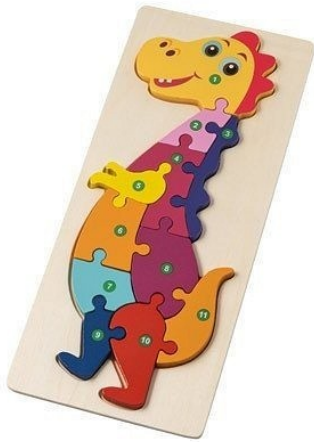

# DIPLODOCO. Puzzle

Dinosaur-shaped puzzle in pine plywood. Each part is numbered to aid assembly. The base, also in plywood, is customizable. Supplied in a kraft paper gift box. As the product is made from natural materials, the colour and the printing result may vary between products

**Product code:** #98003-150

**Brand:** Hi!dea™

**750.67 RSD**

**Netto price: 625.56 RSD**

## Description

Dinosaur-shaped puzzle in pine plywood. Each part is numbered to aid assembly. The base, also in plywood, is customizable. Supplied in kraft box. 128 x 298 mm