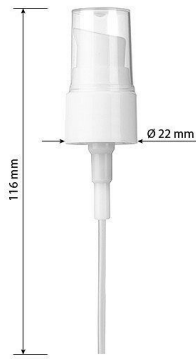

GEL PUMP 20-410-56, gel pump, white

Product code: #323835290

28.80 RSD

Netto price: 24.00 RSD

Declaration

- **Netto weight:** 0.01 kg
- **Brutto weight:** 0.01 kg
- **EAN code:** 8605040043530
- **Country of import:** Afganistan