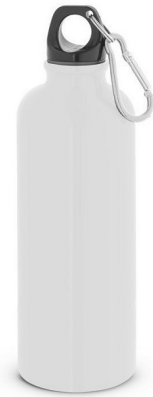

KELCE. Single-wall stainless steel bottle with carabiner clip 550 ml

Single-wall stainless steel bottle. The screw cap incorporates a carabiner for easy transport. Capacity up to 550 ml. Available in a wide range of colours

Product code: #94392-106

Brand: Hi!dea™

425.26 RSD

Netto price: 354.38 RSD

Description

Single-wall stainless steel bottle. The screw cap incorporates a carabiner for easy transport. Capacity up to 550 ml. Available in a wide range of colours. ø66 x 208 mm