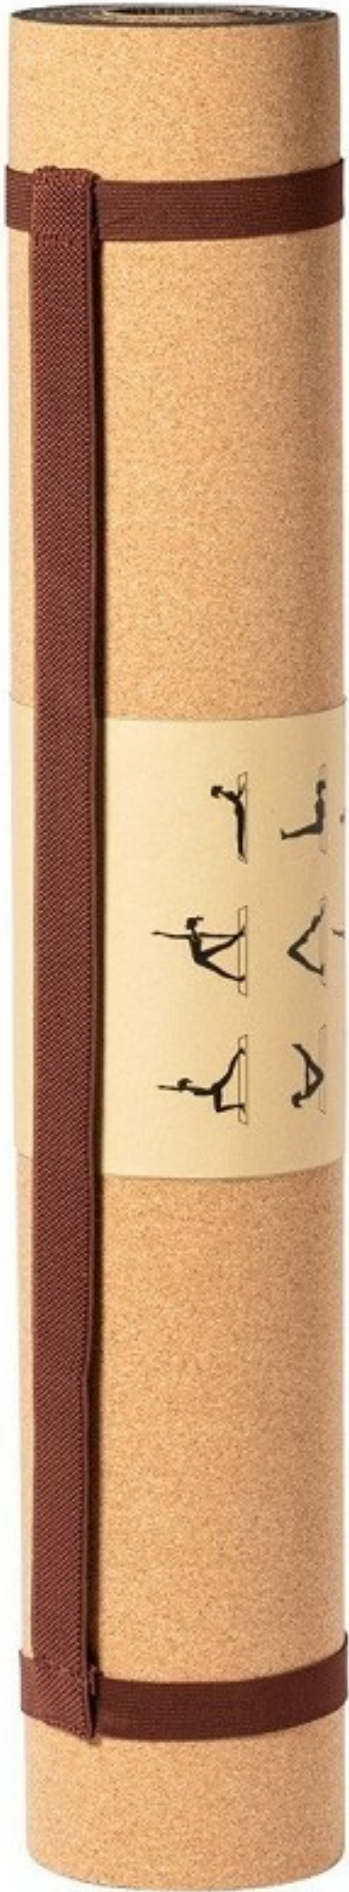

Padma cork yoga mat

Product code: #AP722152

4 816.50 RSD

Netto price: 4 013.75 RSD

Description

Natural cork yoga mat with kraft paper sleeve and carry strap.

Declaration

- **Netto weight:** 0.73 kg
- **Brutto weight:** 0.73 kg
- **EAN code:** 5996425730446
- **Country of import:** Afganistan

Specification

- **Material 1:** Cork
- **Size:** 600×1800 mm