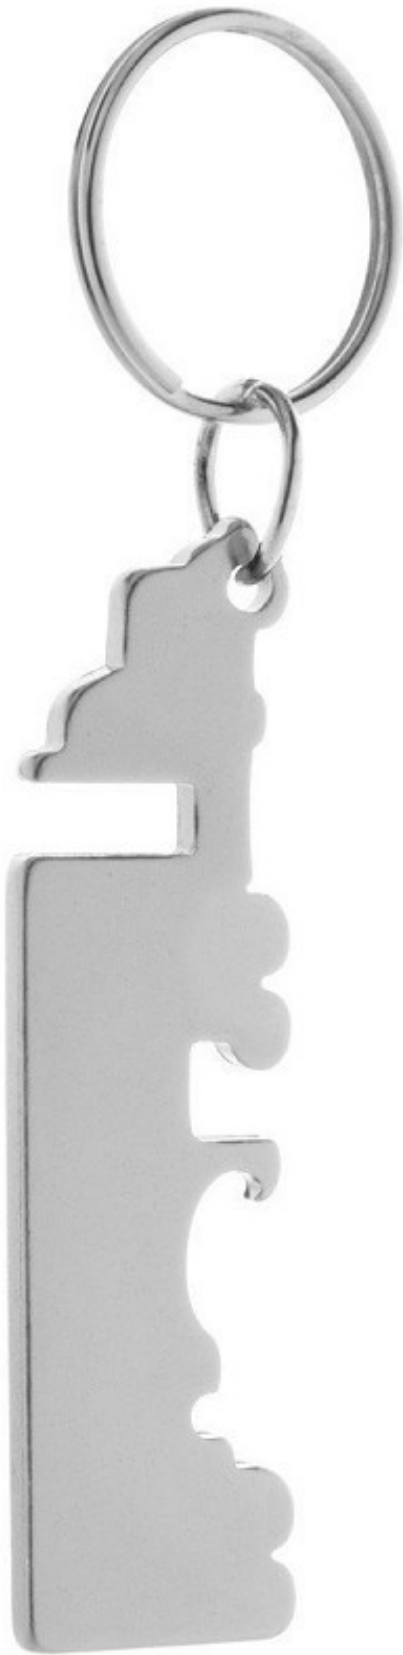

Peterby bottle opener keyring

Product code: #AP809548-21

89.23 RSD

Netto price: 74.36 RSD

Description

Truck shaped aluminium keyring with bottle opener function.

Declaration

- **Netto weight:** 0.01 kg
- **Brutto weight:** 0.01 kg
- **EAN code:** 5996425213048
- **Country of import:** Serbia

Specification

- **Size:** 68×18×3 mm