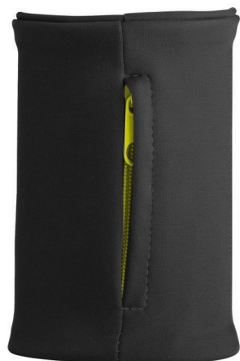

# PICCHU. Wrist band

Elastic polyester cuff with zipped pocket, ideal for storing small items and using during sports

**Product code:** #99023-103

**Brand:** Hi!dea™

**275.35 RSD**

**Netto price: 229.46 RSD**

## Description

Elastic polyester cuff with zipped pocket, ideal for storing small items and using during sports.100 x 100 mm