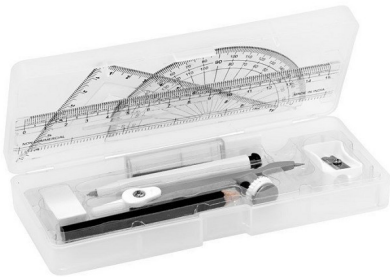

PITAGORAS. School geometry set

Geometry school set in PP box. This set contains 9 pieces: 1 compass, 1 eraser, 1 sharpener, 1 pencil, 1 mechanical pencil, 10 leads (0.5 mm), 1 ruler, 1 set-square and 1 protractor

Product code: #93574-106

Brand: Hi!dea™

300.85 RSD

Netto price: 250.71 RSD

Description

Geometry school set in PP box. This set contains 9 pieces: 1 compass, 1 eraser, 1 sharpener, 1 pencil, 1 mechanical pencil, 10 leads (0.5 mm), 1 ruler, 1 set-square and 1 protractor. 165 x 68 x 25 mm