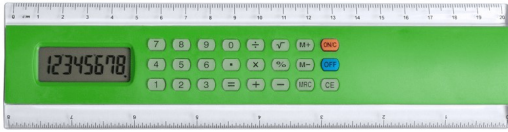

# Profex calculator ruler

**Product code:** #AP741515-07

**399.52 RSD**

**Netto price: 332.93 RSD**

## Description

8-digit calculator on 20 cm plastic ruler. With button cell battery.

## Specification

- **Material 1:** Plastic
- **Quantity and type of batteries:** 1×LR1130
- **Size:** 208×52×10 mm
- **Printing:** Tampon štampa-P1 (4C, 55×20 mm), UV štampa (FC, 55×20 mm)
- **PCS/Carton:** 200
- **DIM1:** 38
- **DIM2:** 45
- **DIM3:** 25