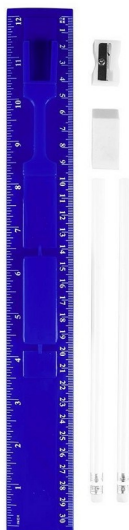

REMY, set for pisanje and crtanje, rojal plavi

Product code: #348462423

25.20 RSD

Netto price: 21.00 RSD

Description

Stationery set

Declaration

- **Netto weight:** 0.08 kg
- **Brutto weight:** 0.08 kg
- **EAN code:** 8605040036518
- **Country of import:** Unknown