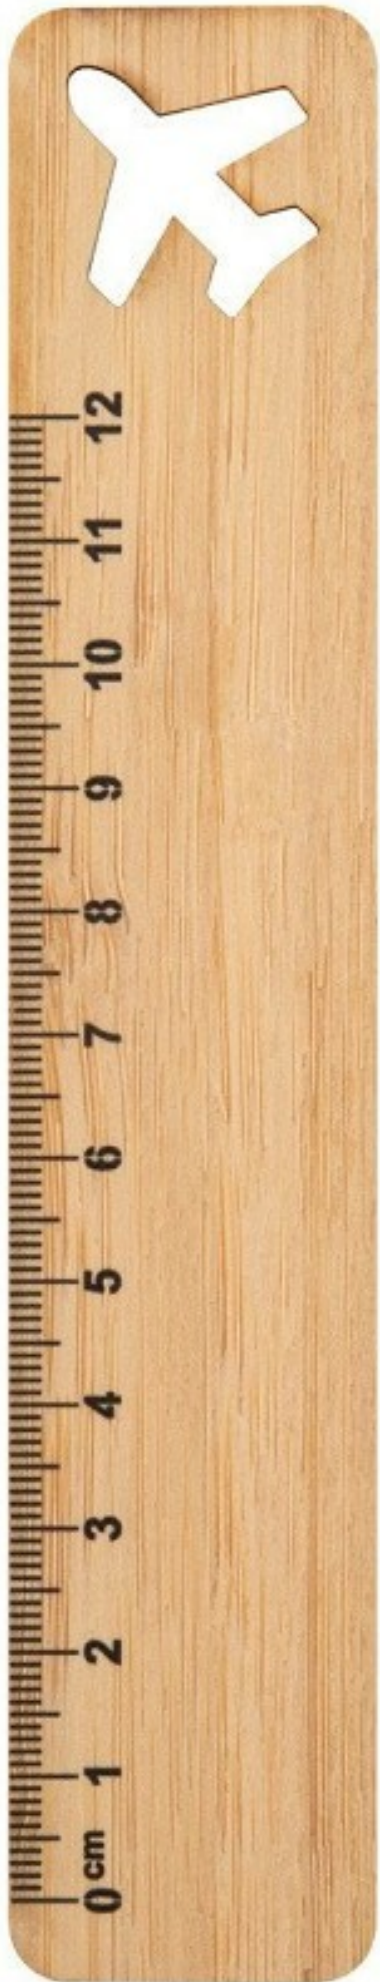

Rooler bamboo ruler, airplane

Product code: #AP718526-E

174.41 RSD

Netto price: 145.34 RSD

Description

12 cm bamboo plywood ruler with sink cut motive.

Declaration

- **Netto weight:** 0 kg
- **Brutto weight:** 0 kg
- **EAN code:** 5996425588733
- **Country of import:** Serbia

Specification

- **Material 1:** Bamboo
- **Shape:** Airplane
- **Size:** 30×160×2 mm