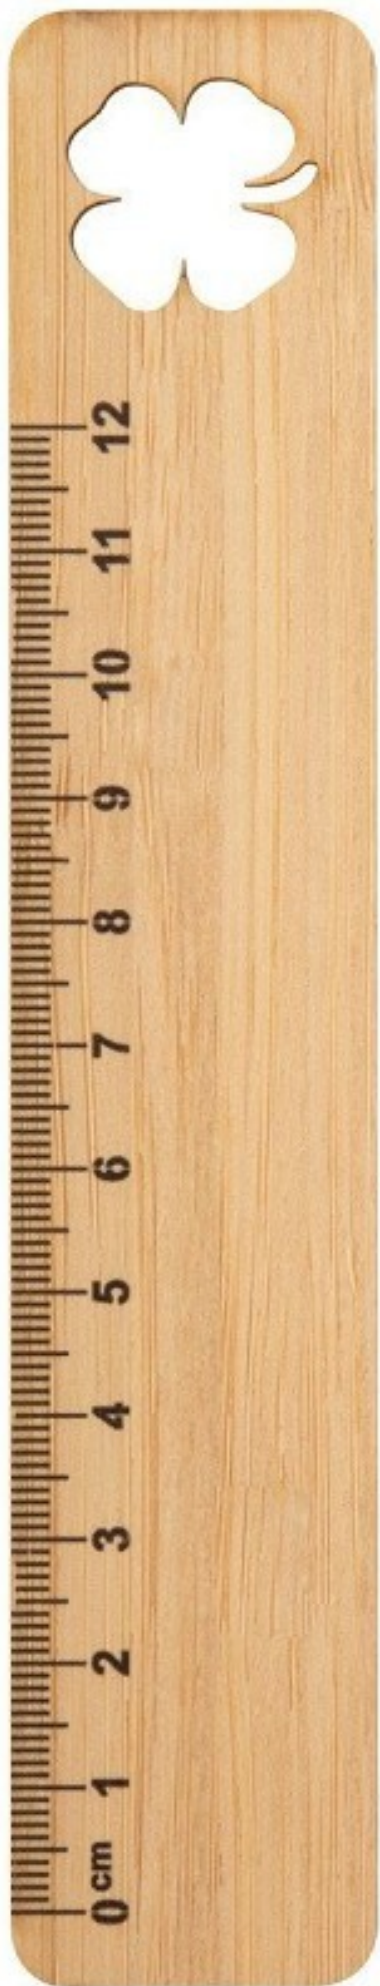

Rooler bamboo ruler, clover

Product code: #AP718526-B

174.41 RSD

Netto price: 145.34 RSD

Description

12 cm bamboo plywood ruler with sink cut motive.

Declaration

- **Netto weight:** 0 kg
- **Brutto weight:** 0 kg
- **EAN code:** 5996425588702
- **Country of import:** Serbia

Specification

- **Material 1:** Bamboo
- **Shape:** Clover
- **Size:** 30×160×2 mm