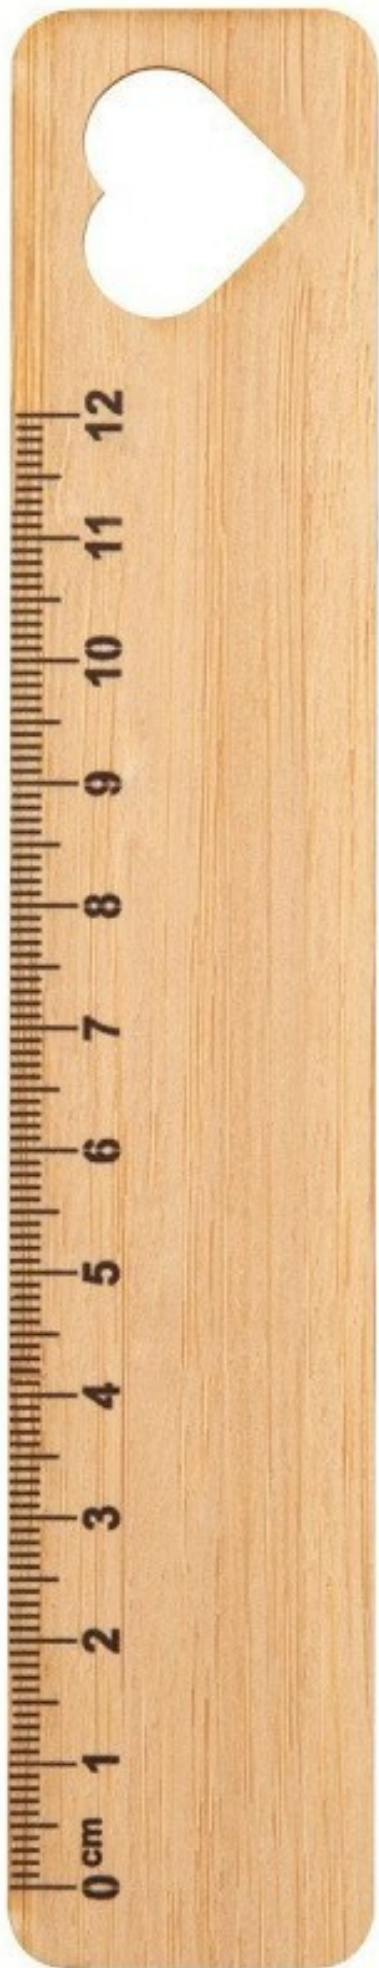

Rooler bamboo ruler, heart

Product code: #AP718526-C

174.41 RSD

Netto price: 145.34 RSD

Description

12 cm bamboo plywood ruler with sink cut motive.

Declaration

- **Netto weight:** 0 kg
- **Brutto weight:** 0 kg
- **EAN code:** 5996425588719
- **Country of import:** Serbia

Specification

- **Material 1:** Bamboo
- **Shape:** Heart
- **Size:** 30×160×2 mm