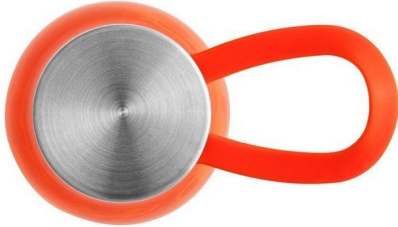

SENNA. Rpet sports bottle

Recycled PET bottle (100% rPET) with a glossy translucent finish. It has a silicone handle for easy transport and a PP and stainless steel lid with silicone insulation. Capacity up to 590 mL

Product code: #94782-128

Brand: Hi!dea™

393.12 RSD

Netto price: 327.60 RSD

Description

Sports bottle produced from recycled plastic, rPET. With silicone handle for easy transport. PP and stainless steel lid with silicone insulator. Capacity up to 590 ml. ø66 x 230 mm This product isn't traded in Sweden. Note: The goods are subject to a sanitary inspection, which is charged additionally